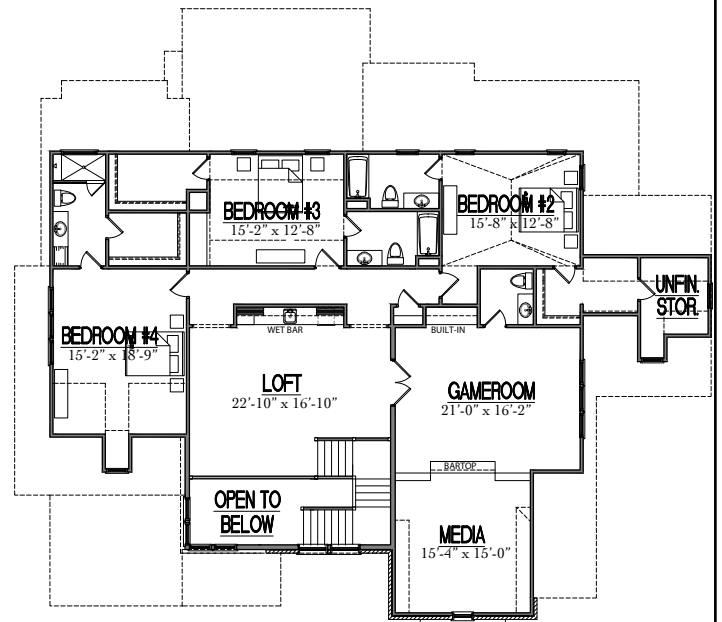

# “DUNKIRK”

TEMPORARY BROCHURE ONLY, MAY NOT REFLECT ACTUAL CHARACTERISTICS OF FINISHED HOME. FLOOR PLANS ARE SHOWN ONLY FOR DISPLAY PURPOSES. WINDOW SIZES AND LOCATIONS, ROOM SIZES, AND DIMENSIONS ARE APPROXIMATE AND MAY VARY. PRICES AND FEATURES SUBJECT TO CHANGE WITHOUT NOTICE. PLEASE CONSULT SALES COUNSELOR FOR DESIGN UPDATES.

## BELLA TERRA MODEL

5455 Sq. Ft. Heated Area  
 4 Bedrooms | 5 Baths & 2 Partial Baths  
 1st Floor Master | 3 Car Garage