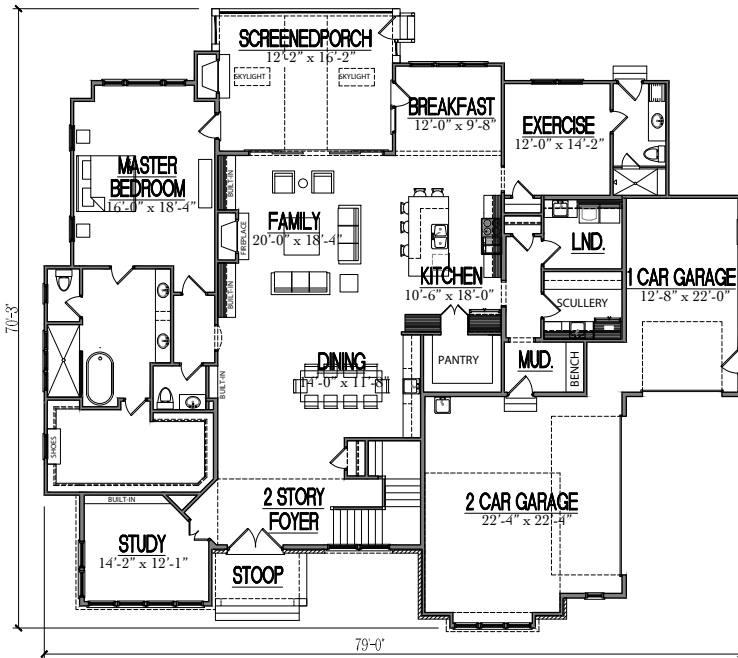

# “DUNKIRK”

TEMPORARY BROCHURE ONLY, MAY NOT REFLECT ACTUAL CHARACTERISTICS OF FINISHED HOME. FLOOR PLANS ARE SHOWN ONLY FOR DISPLAY PURPOSES. WINDOW SIZES AND LOCATIONS, ROOM SIZES, AND DIMENSIONS ARE APPROXIMATE AND MAY VARY. PRICES AND FEATURES SUBJECT TO CHANGE WITHOUT NOTICE. PLEASE CONSULT SALES COUNSELOR FOR DESIGN UPDATES.

## BELLA TERRA MODEL

5455 Sq. Ft. Heated Area  
 4 Bedrooms | 5 Baths & 2 Partial Baths  
 1st Floor Master | 3 Car Garage