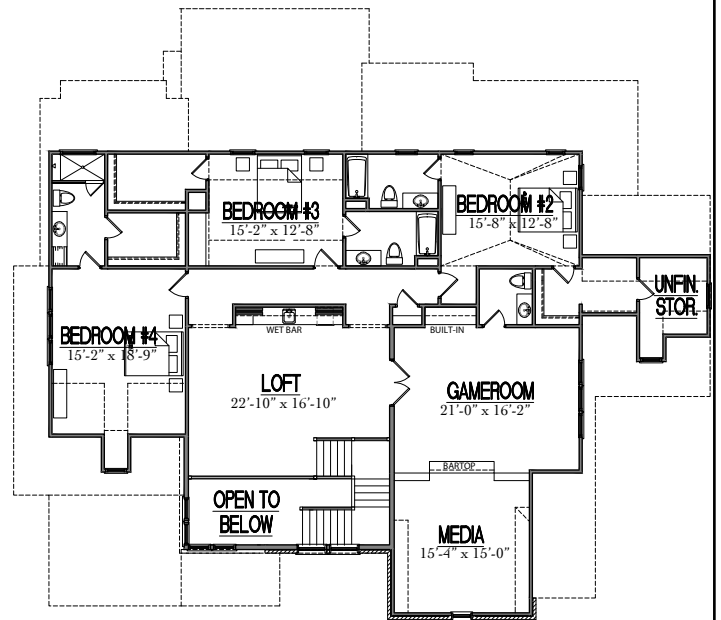

“FLORENCE”

TEMPORARY BROCHURE ONLY, MAY NOT REFLECT ACTUAL CHARACTERISTICS OF FINISHED HOME. FLOOR PLANS ARE SHOWN ONLY FOR DISPLAY PURPOSES. WINDOW SIZES AND LOCATIONS, ROOM SIZES, AND DIMENSIONS ARE APPROXIMATE AND MAY VARY. PRICES AND FEATURES SUBJECT TO CHANGE WITHOUT NOTICE. PLEASE CONSULT SALES COUNSELOR FOR DESIGN UPDATES.

Plymouth II

5455 Sq. Ft. Heated Area
 4 Bedrooms | 5 Baths & 2 Partial Baths
 1st Floor Master | 3 Car Garage