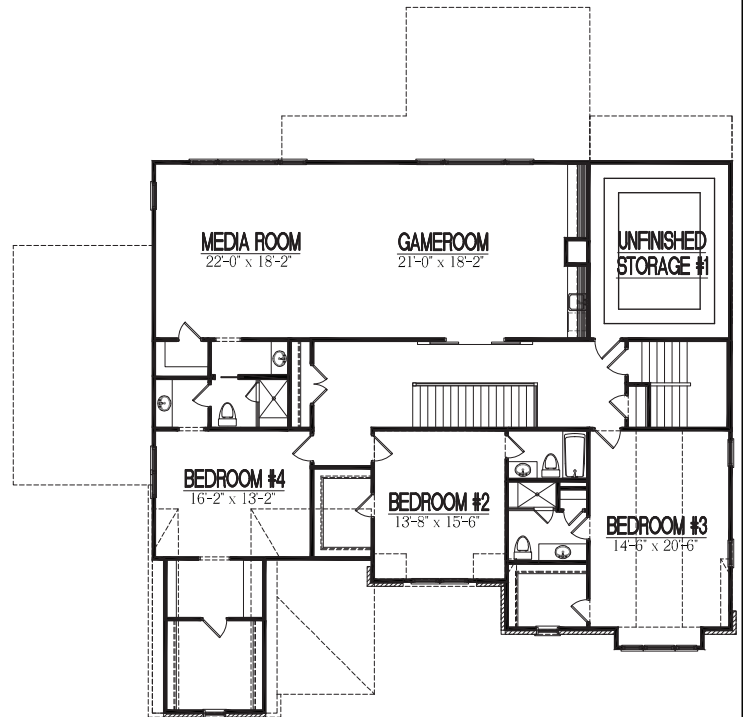

“PORTSMOUTH”