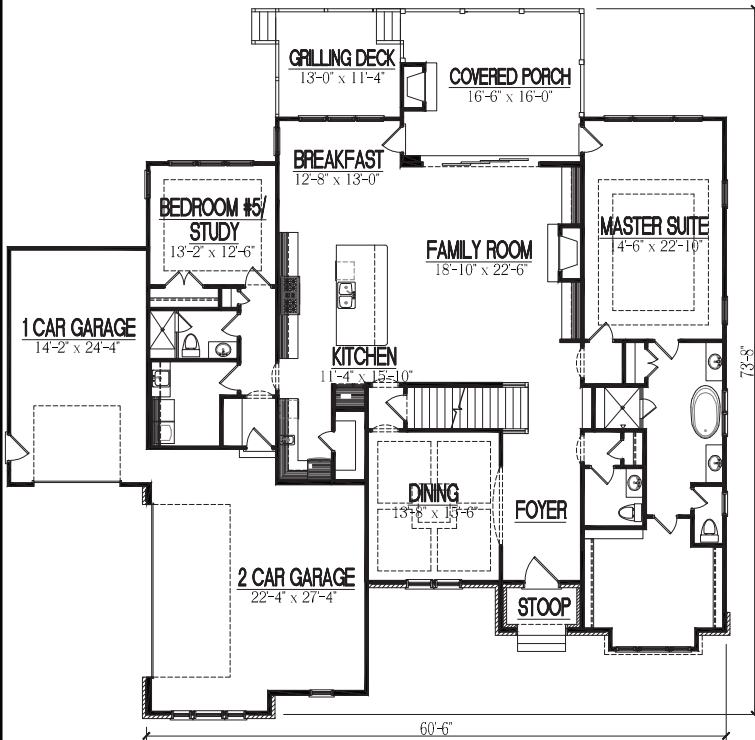

“PORTSMOUTH”